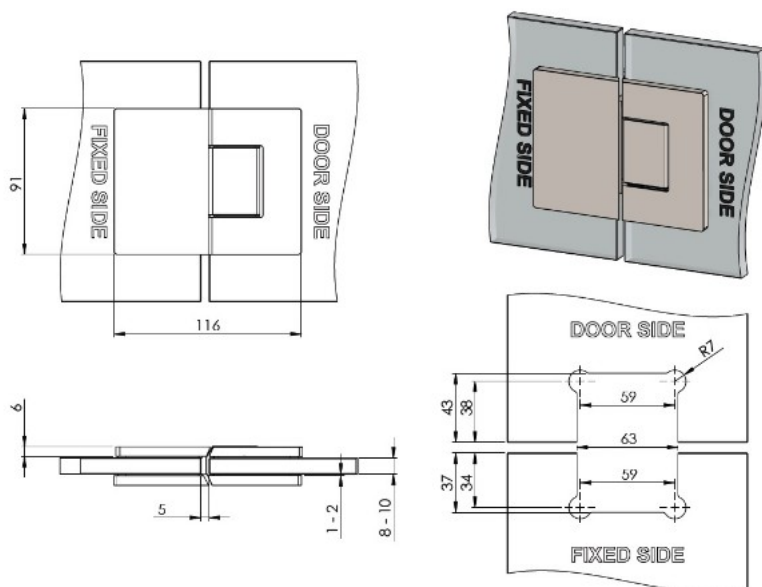

PRODUCT SHEET

Description:

Shower Hinge "Rio", 180DG, Polished Brass, Glass/Glass, 8-10 mm Glass Thickness, W/15DG Angle Adjustment Function & 15DG, Return Function, Brass Material, Hidden Screws., Black Fiber Gaskets: 2 x 1mm & 2 x 2mm Thickness., Load Capacity Pr. Pair: 60kg, Max Door Widht: 1200mm.

Item number:

15.26.888-0

Units	Box	Carton	HS Code	Barcode
Pcs.	1	10	8302100090	
				5704866529259

SISO A/S

Mileparken 11
DK-2740 Skovlunde
Denmark
VAT: DK24786013

Phone +45 45 830 900

www.siso.dk
siso@siso.dk